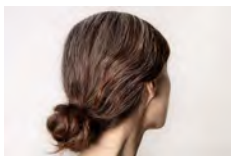

Halfway, 2019
Archival pigment print
17 x 22 inches, edition of 8
36 x 48 inches, edition of 8