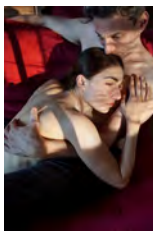

Eran and I, 2013
Archival pigment print
22 x 17 inches, edition of 8
48 x 36 inches, edition of 8