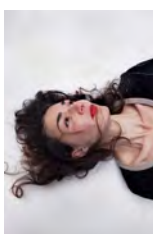

Snow and gray roots, 2015
Archival pigment print
22 x 17 inches, edition of 8
48 x 36 inches, edition of 8